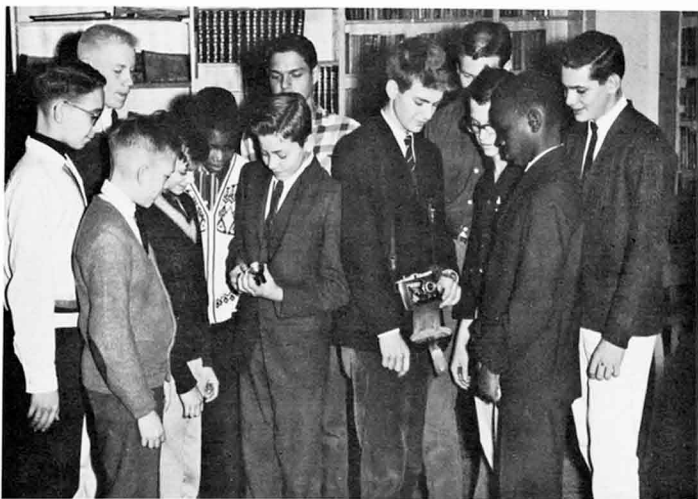

Drama Club

Front row: Pat Culbertson, Lorraine Rhorer, Gail Culbertson, Loretta Rhorer, and Suzy Wayne. Second row: Sherri Craven, Sandy Benton, Jane Nicola, Trysta Strom, Jan King, Ginny Roberts, and Vicky Williams. Back row: Leroy Eckhardt, Sue Bishop, Walley Bell, and Logan Fanjoy.

Camera Club

Front row: Dennis Sidorovich, Bill Fisher, Henry Garrett, Walter Klepacz, Sture Larson, Marvin Sine, and Melvin Phillips. Second row: Jim Davis,

Terry Overland, Craig Cassino, Scott Montgomery, and Bob Turney.