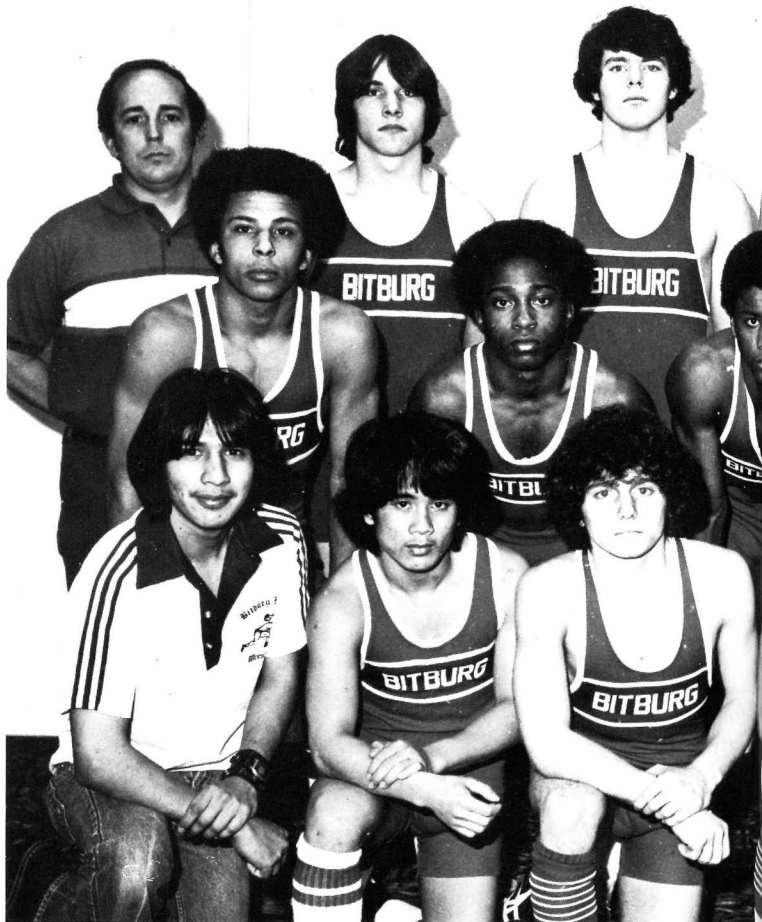

VARSITY

The 1982 Bitburg High School Varsity Wrestling Team

Row 1, L to R: Manager Miguel Martinez, Tee Bahr, Rich Marventano, Marcos Martinez, Tony Stiggle, Coach Carr. Row 2: Dwain Brown, Dwain Brock, John Simms, Howard Rupard, George Pederson. Row 3: Coach Fritchman, Mike Wing, Jeff Mulheisen, Mike Denike, Dave Davis, Coach Sommers.